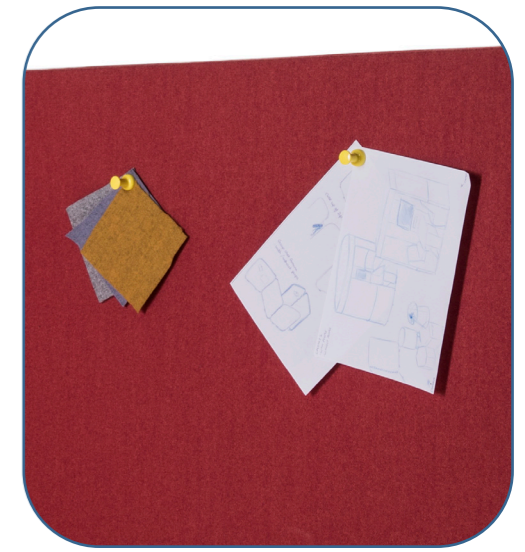

Gemini quad

Gemini quad is a set of four pinnable screens which work as a self supported system. Position at any desired angle to create your Collabaway area.

Available in a variety of fabrics, as single or dual colour due to the stitched detail.

Available in four dedicated sizes as portrait or landscape (see page 19).

Additional Gemini screens can be zipped in to make longer runs.