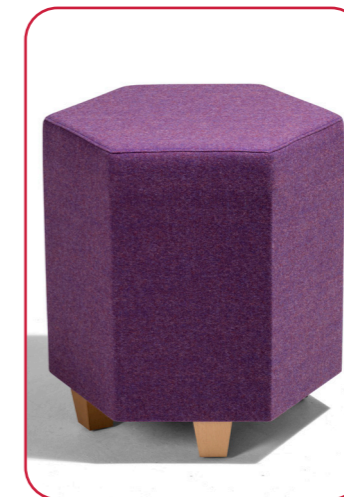

Height: 462mm  
Width: 400mm/500mm  
Depth: 400mm/500mm

Available as single or dual fabric finish

Glides

Height: 462mm  
Width: 500mm  
Depth: 433mm

Available as single or dual fabric finish

Legs

Height: 462mm  
Width: 500mm  
Depth: 433mm