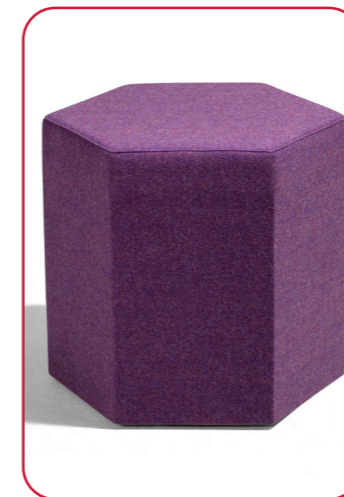

Glides

Height: 462mm
Width: 500mm
Depth: 433mm

Available as single or dual fabric finish